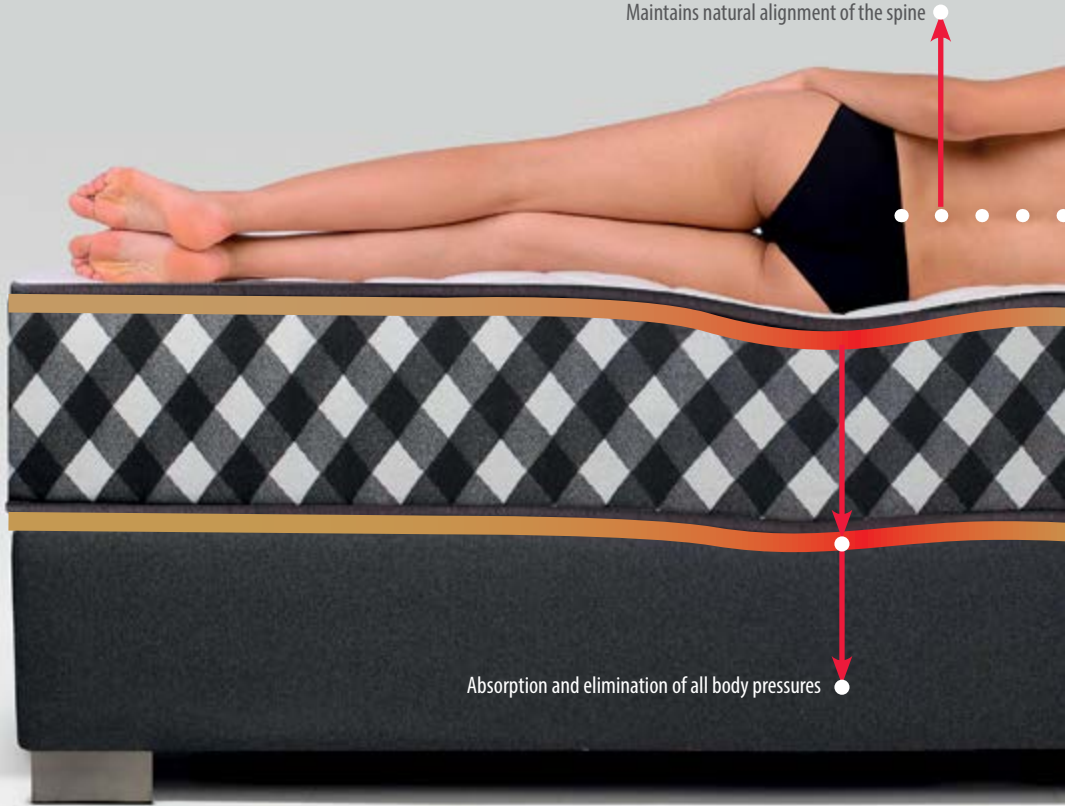

The logo for Gevorest, featuring the brand name in a white, sans-serif font with a yellow swoosh underline that curves around the end of the text.

Gevorest

The main title text is centered over a background of a quilted pattern with a diamond or chevron design in shades of blue and grey. The text is stacked vertically: 'THE' and 'FOUNDATION' are in large, bold, white, sans-serif capital letters; 'OF' is in a smaller, white, sans-serif font; and 'Sleep!' is in a large, brown, serif font with a white outline and a drop shadow.

**THE
FOUNDATION
OF
Sleep!**

EN

Maintains natural alignment of the spine

Absorption and elimination of all body pressures

Base (Divan)

For an Ideal Sleep Quality, we need the following:

- A Base (Divan)
- A Mattress
- A Pillow

The perfect combination of these three components contributes to the absorption and elimination of all body pressures, always aiming at the preservation of the spinal cord at its right place. (see diagram)

The purchase of these components must always follow a proper trial with the assistance of a qualified Sleep Advisor.

Bases Sueno, Sonno, Sen

Uniform flat surface with independent springs

- Durable and Robust.
- When lying down, our body creates pressure points due to its weight. Once the function of the Mattress springs and Base (Divan) are synchronized, however, the pressure points are absorbed, and weakened, before finally being eliminated.
- In combination with the independent springs of the Ypnos range mattresses, support and comfort are maximised.
- When lying down, our body creates pressure points due to its weight. Once the function of the mattress springs and Base (Divan) are synchronized, however, the pressure points are absorbed, and weakened, before finally being eliminated.
- Ideally combined with the **Ypnos Collection** Headboards.